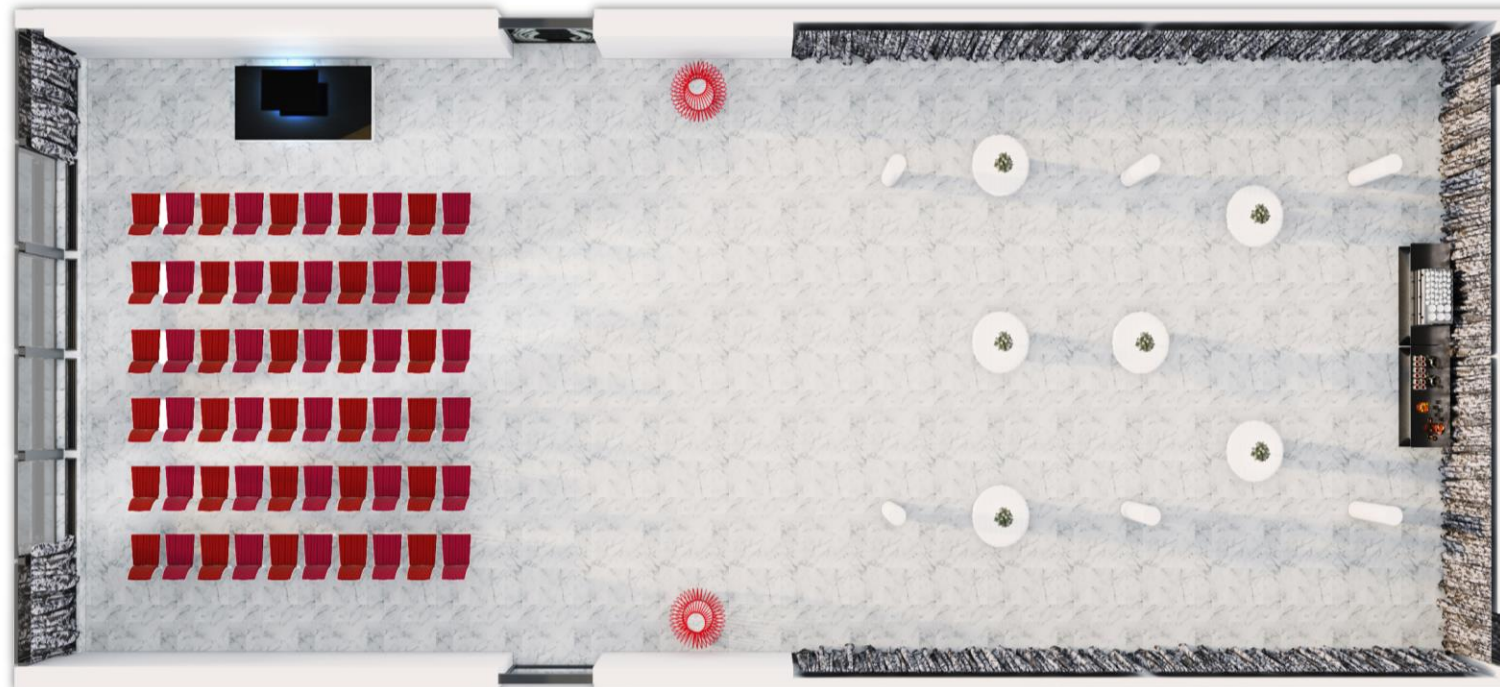

ESCAPE TO W VERBIER

A PEAK LOCATION

WELCOME

W
VERBIER

WELCOME W/2015 W/2015
EAT—HOLA
AROLA
CARVE
AWAY

ROOMS FROM 36 SQM

SUITES FROM 55 SQM

SUITES FROM 55 SQM

SUITES

SUITES

MEET IN ALTITUDE

STUDIOS 1, 2 & 3

3 ROOMS OR 2 OR 1 MODULER WALLS

**MAXIMUM
CAPACITY**

THEATER
200 persons

BANQUET
170 persons

COCKTAIL
300 persons

STUDIO 3

STUDIO 3

STUDIOS 1 & 2

MONUMENTAL STAIRCASE

100 PERSONS

W RESIDENCES

14 PERSONS

WOW SUITE

10 PERSONS

W / LIVING ROOM

W / **LIVING ROOM**

W Kitchen

MODERN LOCAL CUISINE

EAT—HOLA

TAPAS BAR