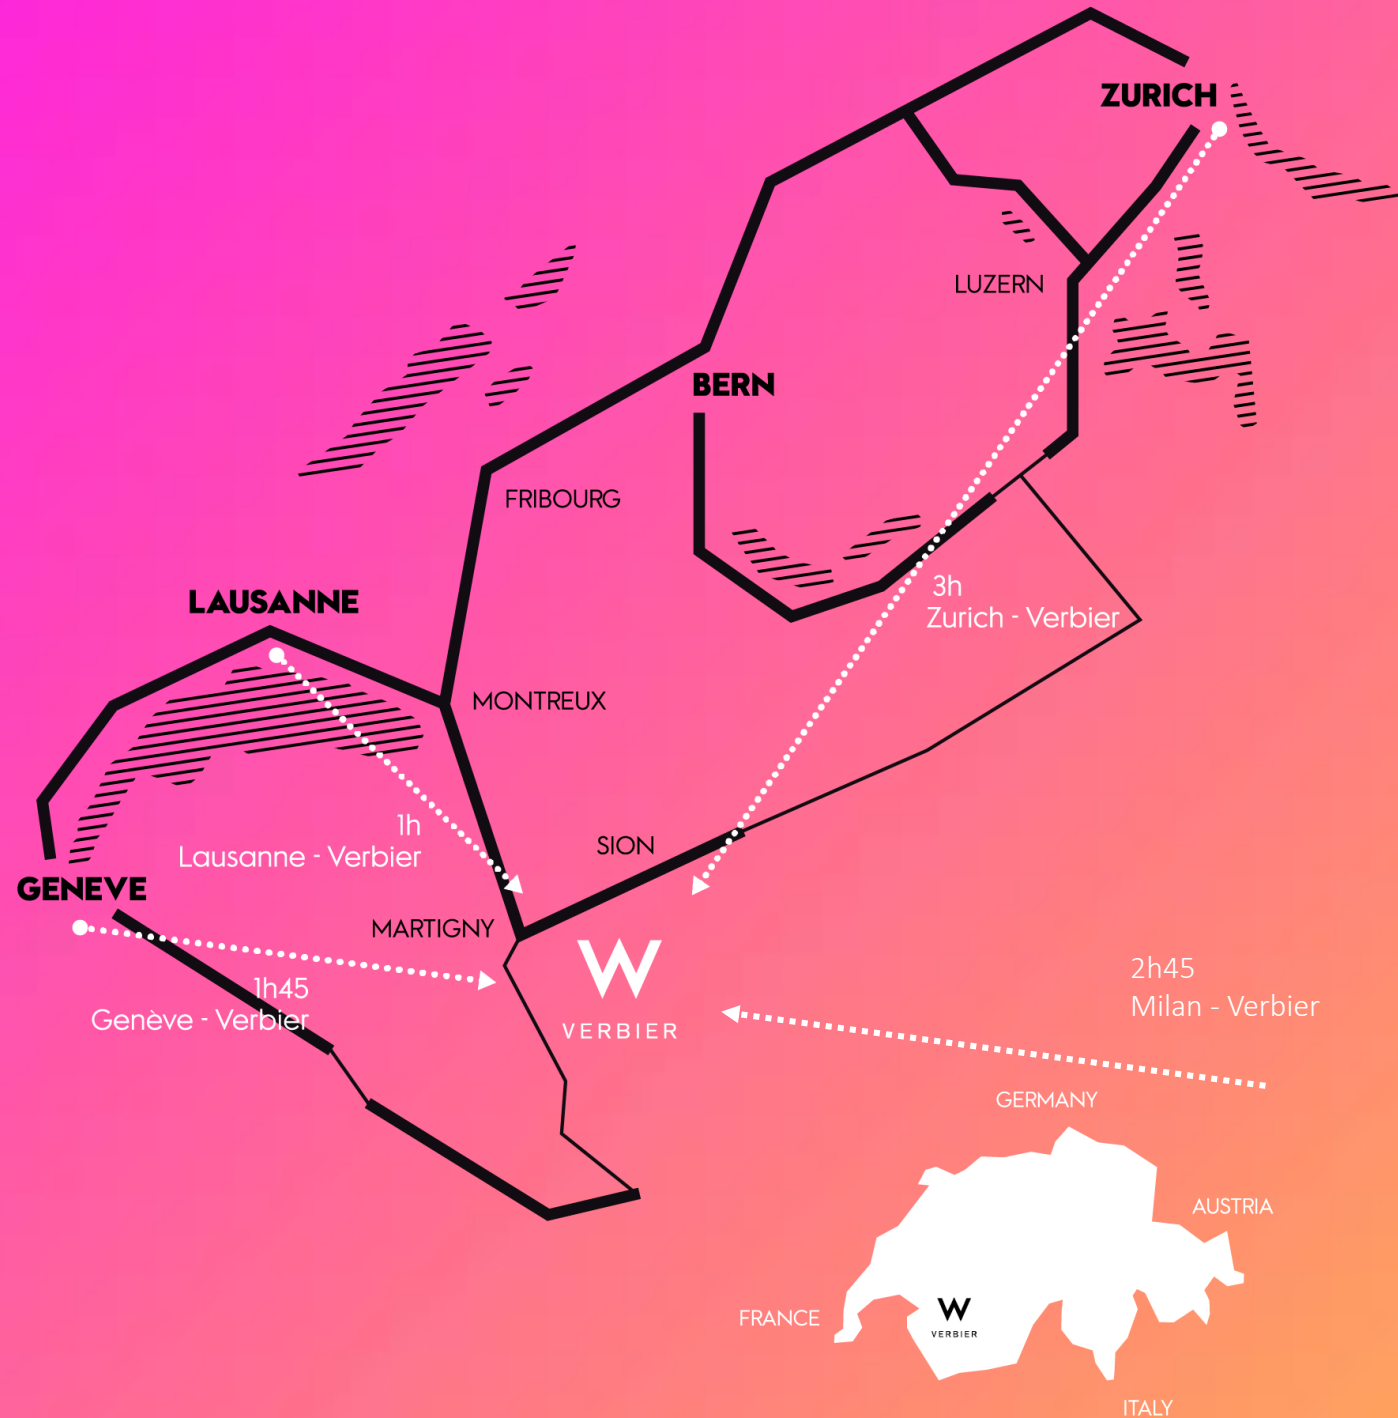

ESCAPE TO W VERBIER

A PEAK LOCATION

WELCOME

W
VERBIER

WELCOME W/2015 W/2015
EAT—HOLA
AROLA
CARVE
AWAY

ROOMS FROM 36 SQM

SUITES FROM 55 SQM

SUITES FROM 55 SQM

AMAYA
VERBODER

W / **OFF
PISTE**

LA PLAGE

ARCTIC

JUICE & CAFE

#Fuel2Explore

AWAY SPA

1,300 SQM