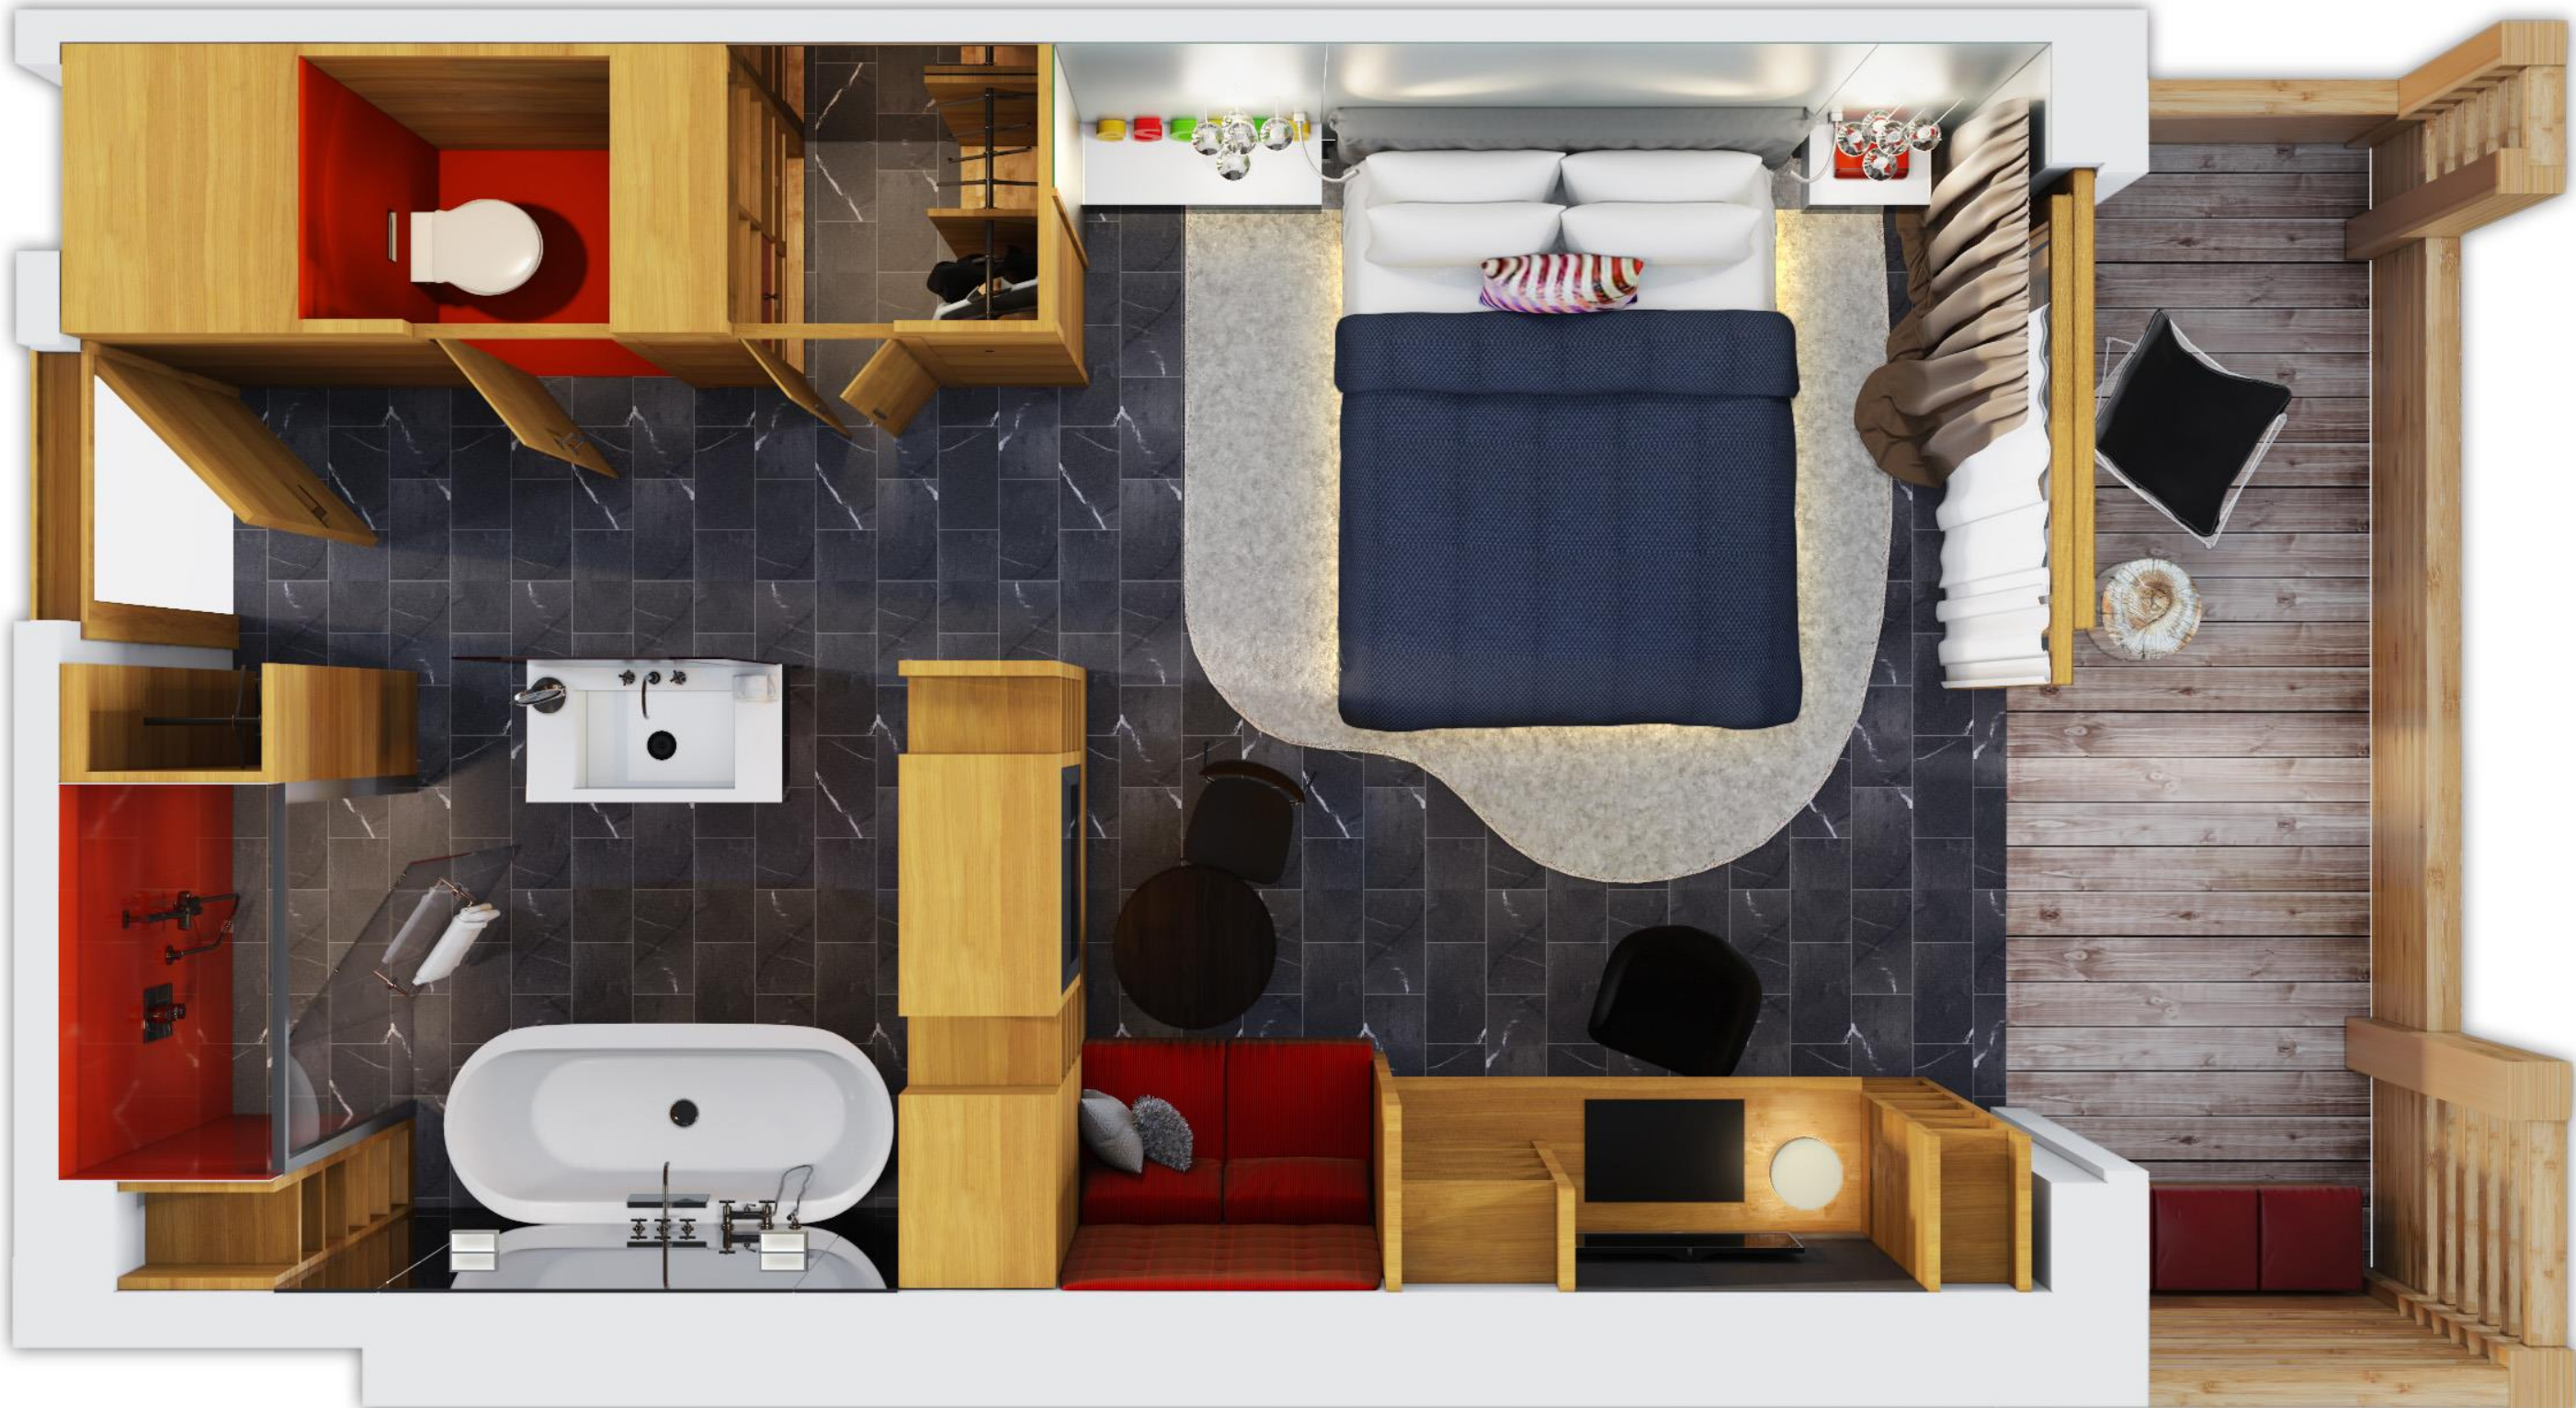

ESCAPE TO W VERBIER

A PEAK LOCATION

WELCOME

W
VERBIER

WELCOME W/2015 W/2015
EAT—HOLA
AROLA
CARVE
AWAY

ROOMS FROM 36 SQM

SUITES FROM 55 SQM

SUITES FROM 55 SQM

SUITES

SUITES

MEET IN ALTITUDE

STUDIOS 1, 2 & 3

3 ROOMS OR 2 OR 1 MODULER WALLS

**MAXIMUM
CAPACITY**

THEATER
200 persons

BANQUET
170 persons

WOW SUITE

10 PERSONS

W / LIVING ROOM

W / **LIVING ROOM**

W Kitchen

MODERN LOCAL CUISINE

EAT—HOLA

TAPAS BAR