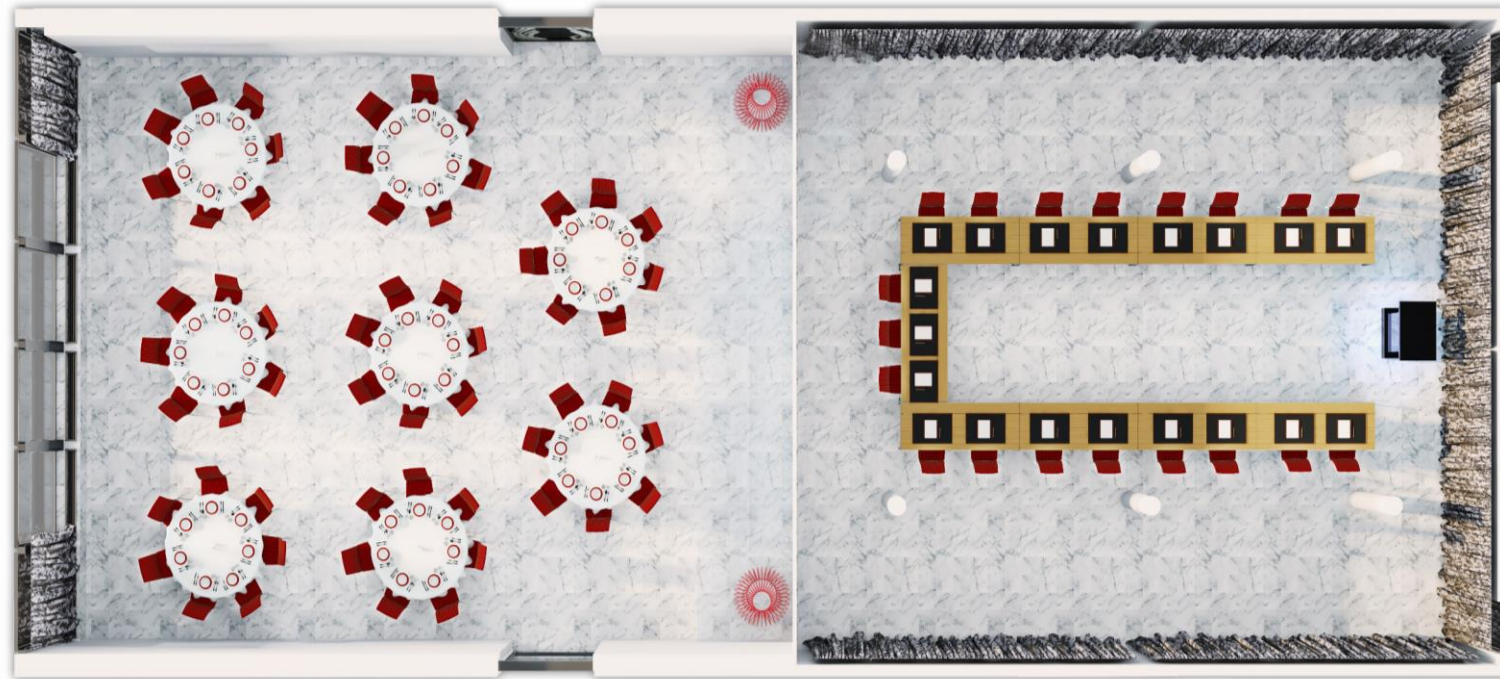

SUITES

SUITES

MEET IN ALTITUDE

STUDIOS 1, 2 & 3

3 ROOMS OR 2 OR 1 MODULER WALLS

**MAXIMUM
CAPACITY**

THEATER
200 persons

BANQUET
170 persons

COCKTAIL
300 persons

STUDIO 3

STUDIO 3

STUDIOS 1 & 2

MONUMENTAL STAIRCASE

100 PERSONS

W RESIDENCES

14 PERSONS

WOW SUITE

10 PERSONS

W / LIVING ROOM

W / **LIVING ROOM**

W Kitchen

MODERN LOCAL CUISINE

EAT—HOLA

TAPAS BAR

↑ AWAY RECEPTION
CHANGING ROOMS
WHIRLPOOL, HAMMAM, SAUNA

AWAY SPA

1,300 SQM

AWAY SPA FACILITIES

AWAY SPA FACILITIES

AWAY SPA - FIT

24/7

MOUNTAIN CONCIERGE